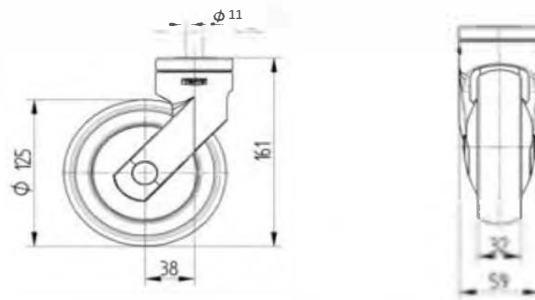

Choose variants

Save the sea

Eco color

Eco black

Glamour

80 L Mini – Save the Sea

MINI shopping trolley made completely from recycled plastic, with a capacity of 80 litres. This version is available in one colour - grey (anthracite). Raw material based on waste from the seas and oceans. The MINI 80L is marked by an innovative Italian design. It has been designed as a smart alternative to the manual shopping trolley. It is perfect for shops with limited retail space. The MINI 80L has a load capacity of up to 40 kg. It is characterised by 12 cm nesting, manoeuvrability and ease of use. It is equipped with a bottle shelf. Brand personalisation in a highly visible location on the front. This model can be fitted with a pet basket. 75 mm wheels as standard. Capacity 80 litres. Basic dimensions: 970 x 500 x 828. By choosing 1 MINI Eco you recover 6.8 kg of plastic from the environment!

Capacity: 80 L

Width: 500 mm

Height: 970 mm

Depth: 828 mm

Nesting capacity: 120 mm

Weight: 8.4kg

STANDARD CASTOR

Ø 75 MM

SYNTHETIC CASTOR

Ø 100 MM
Ø 125 MM

TRAVELATOR CASTOR

Ø 125 MM

TYPE

*RAW MATERIAL

WEIGHT

BASIC 80 L