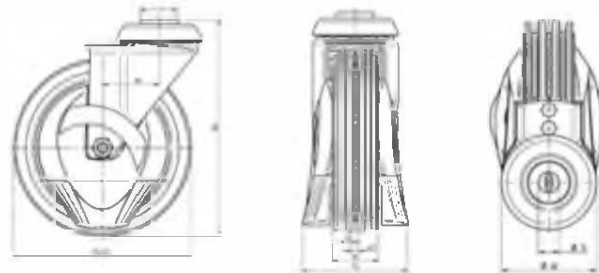

TRAVELATOR CASTOR

Ø 125 MM

TYPE

*RAW MATERIAL

WEIGHT

BASIC 80 L

A = PP 15% GF
(Polypropylene)

kg
8,4

EKO 80 L

A = PP 15% GF (> 75%
Recyclate)

kg
8,4

GLAMOUR 80 L

A = PC
(Polycarbonate)

kg
10,4