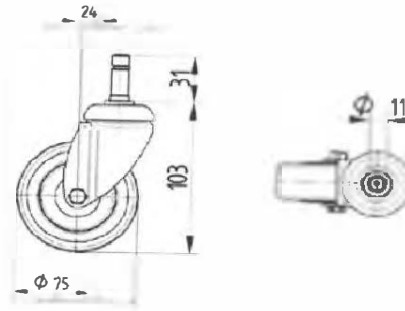

Choose variants

Save the sea

Eco color

Eco black

Glamour

80 L Mini – Save the Sea

MINI shopping trolley made completely from recycled plastic, with a capacity of 80 litres. This version is available in one colour - grey (anthracite). Raw material based on waste from the seas and oceans. The MINI 80L is marked by an innovative Italian design. It has been designed as a smart alternative to the manual shopping trolley. It is perfect for shops with limited retail space. The MINI 80L has a load capacity of up to 40 kg. It is characterised by 12 cm nesting, manoeuvrability and ease of use. It is equipped with a bottle shelf. Brand personalisation in a highly visible location on the front. This model can be fitted with a pet basket. 75 mm wheels as standard. Capacity 80 litres. Basic dimensions: 970 x 500 x 828. By choosing 1 MINI Eco you recover 6.8 kg of plastic from the environment!

Capacity: 80 L

Width: 500 mm

Height: 970 mm

Depth: 828 mm

Nesting capacity: 120 mm

Weight: 8.4kg

STANDARD CASTOR

Ø 75 MM

SYNTHETIC CASTOR

Ø 100 MM
Ø 125 MM

TRAVELATOR CASTOR

Ø 125 MM

TYPE

*RAW MATERIAL

WEIGHT

BASIC 80 L