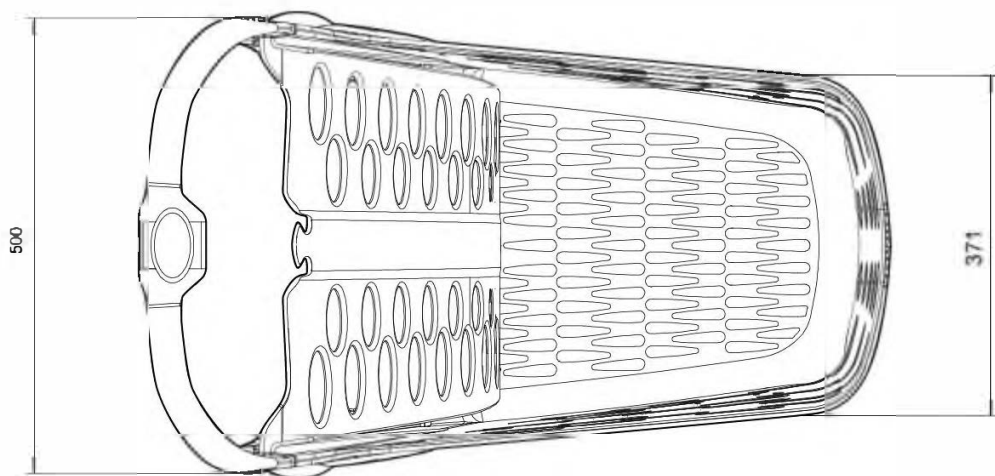

Choose variants

Save the sea

Eco color

Eco black

Glamour

80 L Mini – Save the Sea

MINI shopping trolley made completely from recycled plastic, with a capacity of 80 litres. This version is available in one colour - grey (anthracite). Raw material based on waste from the seas and oceans. The MINI 80L is marked by an innovative Italian design. It has been designed as a smart alternative to the manual shopping trolley. It is perfect for shops with limited retail space. The MINI 80L has a load capacity of up to 40 kg. It is characterised by 12 cm nesting, manoeuvrability and ease of use. It is equipped with a bottle shelf. Brand personalisation in a highly visible location on the front. This model can be fitted with a pet basket. 75 mm wheels as standard. Capacity 80 litres. Basic dimensions: 970 x 500 x 828. By choosing 1 MINI Eco you recover 6.8 kg of plastic from the environment!

Capacity: 80 L

Width: 500 mm

Height: 970 mm

Depth: 828 mm

Nesting capacity: 120 mm

Weight: 8.4kg

STANDARD CASTOR

Ø 75 MM