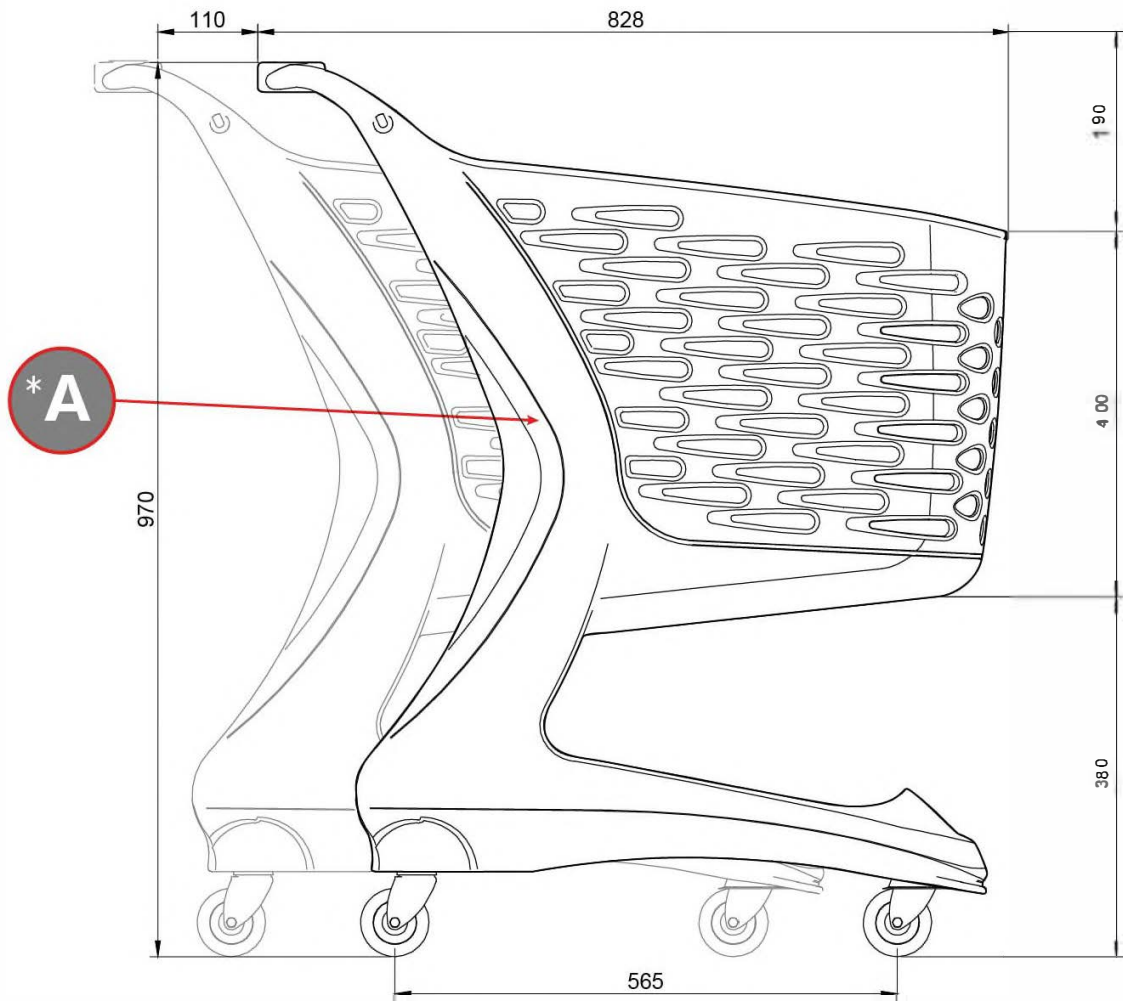

Capacity: 80 L

Width: 500 mm

Height: 970 mm

Depth: 828 mm

Nesting capacity: 120 mm

Weight: 8.4kg

STANDARD CASTOR

Ø 75 MM

SYNTHETIC CASTOR

Ø 100 MM
Ø 125 MM

TRAVELATOR CASTOR

Ø 125 MM

TYPE

*RAW MATERIAL

WEIGHT

BASIC 80 L