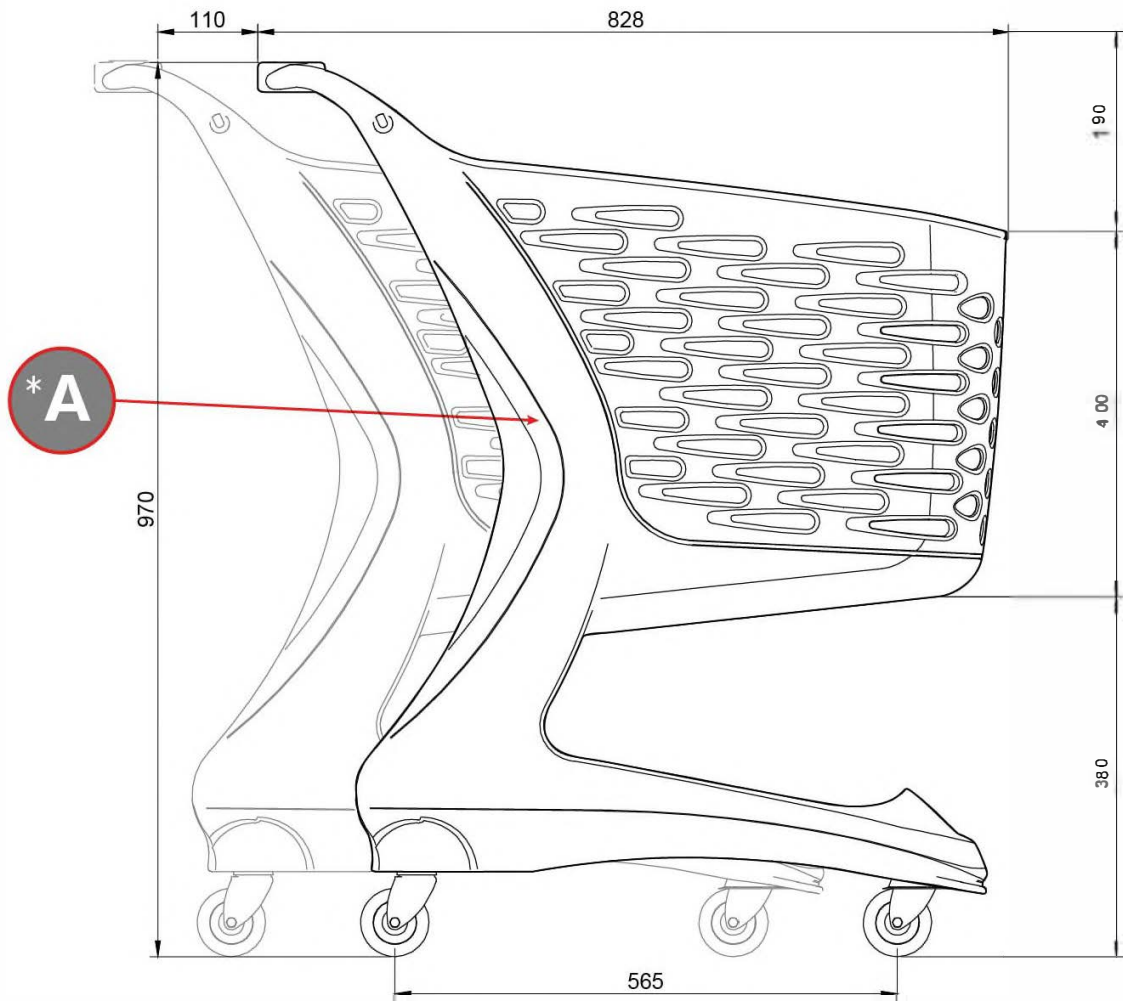

Technical data

Capacity: 80 L

Width: 500 mm

Height: 970 mm

Depth: 828 mm

Nesting capacity: 120 mm

Weight: 8.4kg

STANDARD CASTOR

Ø 75 MM

SYNTHETIC CASTOR

Ø 100 MM
Ø 125 MM

TRAVELATOR CASTOR

Ø 125 MM

TYPE

*RAW MATERIAL

WEIGHT