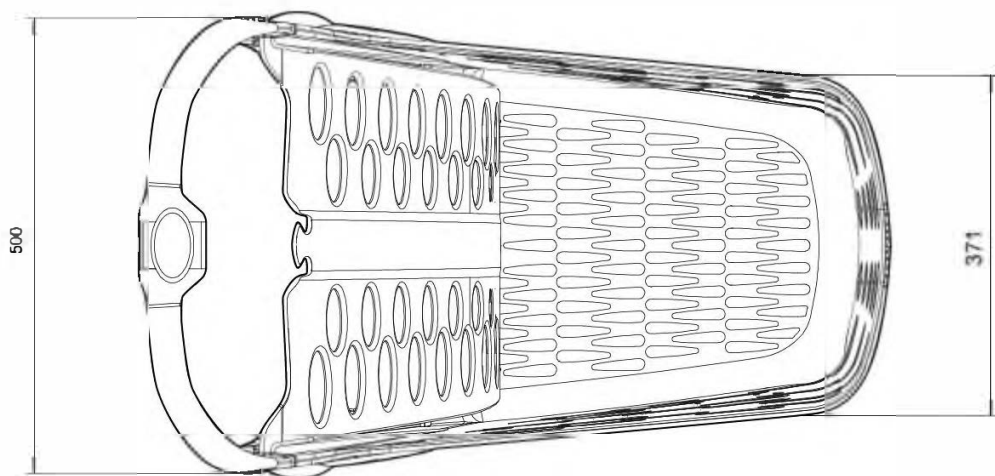

Technical data

Capacity: 80 L

Width: 500 mm

Height: 970 mm

Depth: 828 mm

Nesting capacity: 120 mm

Weight: 8.4kg

STANDARD CASTOR