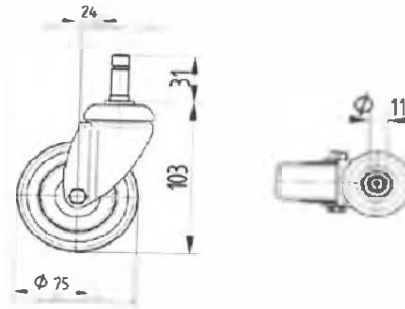

Technical data

Capacity: 80 L

Width: 500 mm

Height: 970 mm

Depth: 828 mm

Nesting capacity: 120 mm

Weight: 8.4kg

STANDARD CASTOR

Ø 75 MM

SYNTHETIC CASTOR

Ø 100 MM
Ø 125 MM

TRAVELATOR CASTOR

Ø 125 MM

TYPE

*RAW MATERIAL

WEIGHT