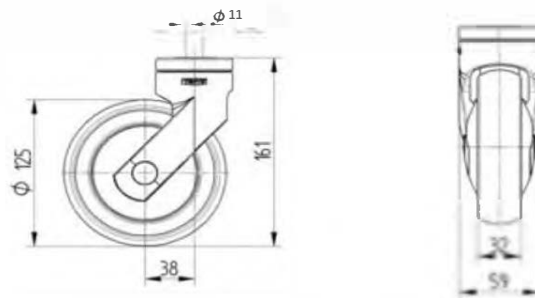

Technical data

Capacity: 80 L

Width: 500 mm

Height: 970 mm

Depth: 828 mm

Nesting capacity: 120 mm

Weight: 8.4kg

STANDARD CASTOR

Ø 75 MM

SYNTHETIC CASTOR

Ø 100 MM
Ø 125 MM

TRAVELATOR CASTOR

Ø 125 MM

TYPE

*RAW MATERIAL

WEIGHT