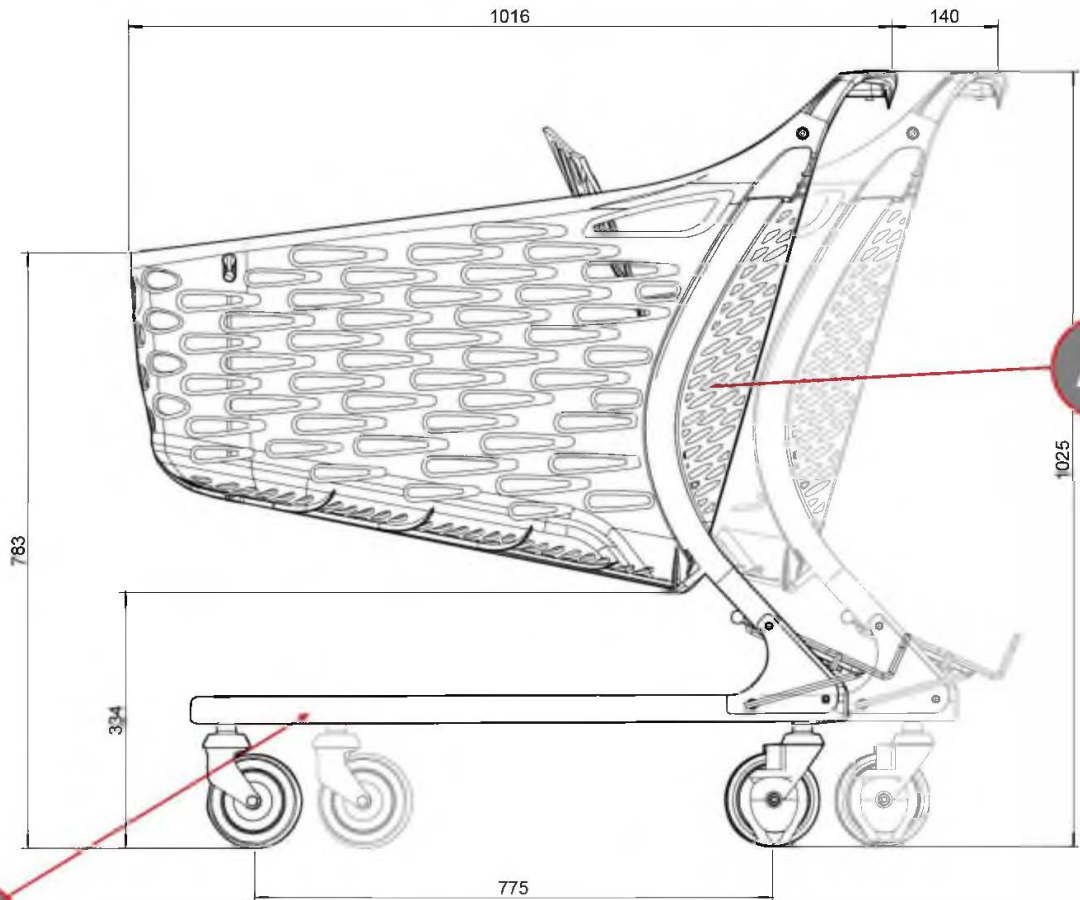

Nesting capacity: 140 mm

Weight: 16 kg

130L Samba – Glamour

The Samba shopping trolley is a hybrid model in which a basket with integrated plastic handle is set on a steel frame. Made of polycarbonate fitted with a child seat and bag hook as standard. The Glamour version offers elegance and an exclusive look in a transparent (glass effect). Samba is distinguished by its 14-centimetre nesting, manoeuvrability and ease of use. The basket is available as standard in 7 colours (transparent and six others) with a flap in anthracite. Galvanised steel frame, then powder-coated in grey as standard. Essential accessories: chemical separator, fold-out bottle shelf, grill under basket, optional fixed wheels, 125 mm wheels as standard. Brand personalisation in a highly visible position on the front and on the handle. Suitable for small and medium-sized shops.

Capacity 130 litres. Basic dimensions: 1025 x 1016 x 576.

Basket colour

Flap colour

Type of wheels

Accessories

[Get A Quote](#)

Technical data	To download	Video	
Capacity: 130 L			
Width: 601 mm			
Height: 1025 mm			
Depth: 1016 mm			
Nesting capacity: 110 mm			
Weight: 17 kg			