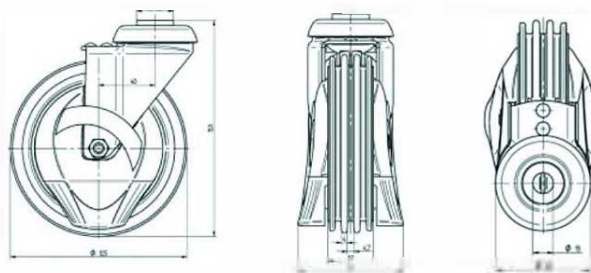

TRAVELATOR CASTOR

Ø 125 MM

TYPE

*RAW MATERIAL

WEIGHT

MIDI 160 L
BASIC

A = PC (Polycarbonate)
B = PA 15% GF (Polyamide) PP 20% T
(Polipropylene)
C =

kg
20,2

MIDI 160 L
EKO

A = PC (Polycarbonate)
B = PA 15% GF (Polyamide recydate) PP 20% T
(Polypropylene recydate)
C =

kg
20,2