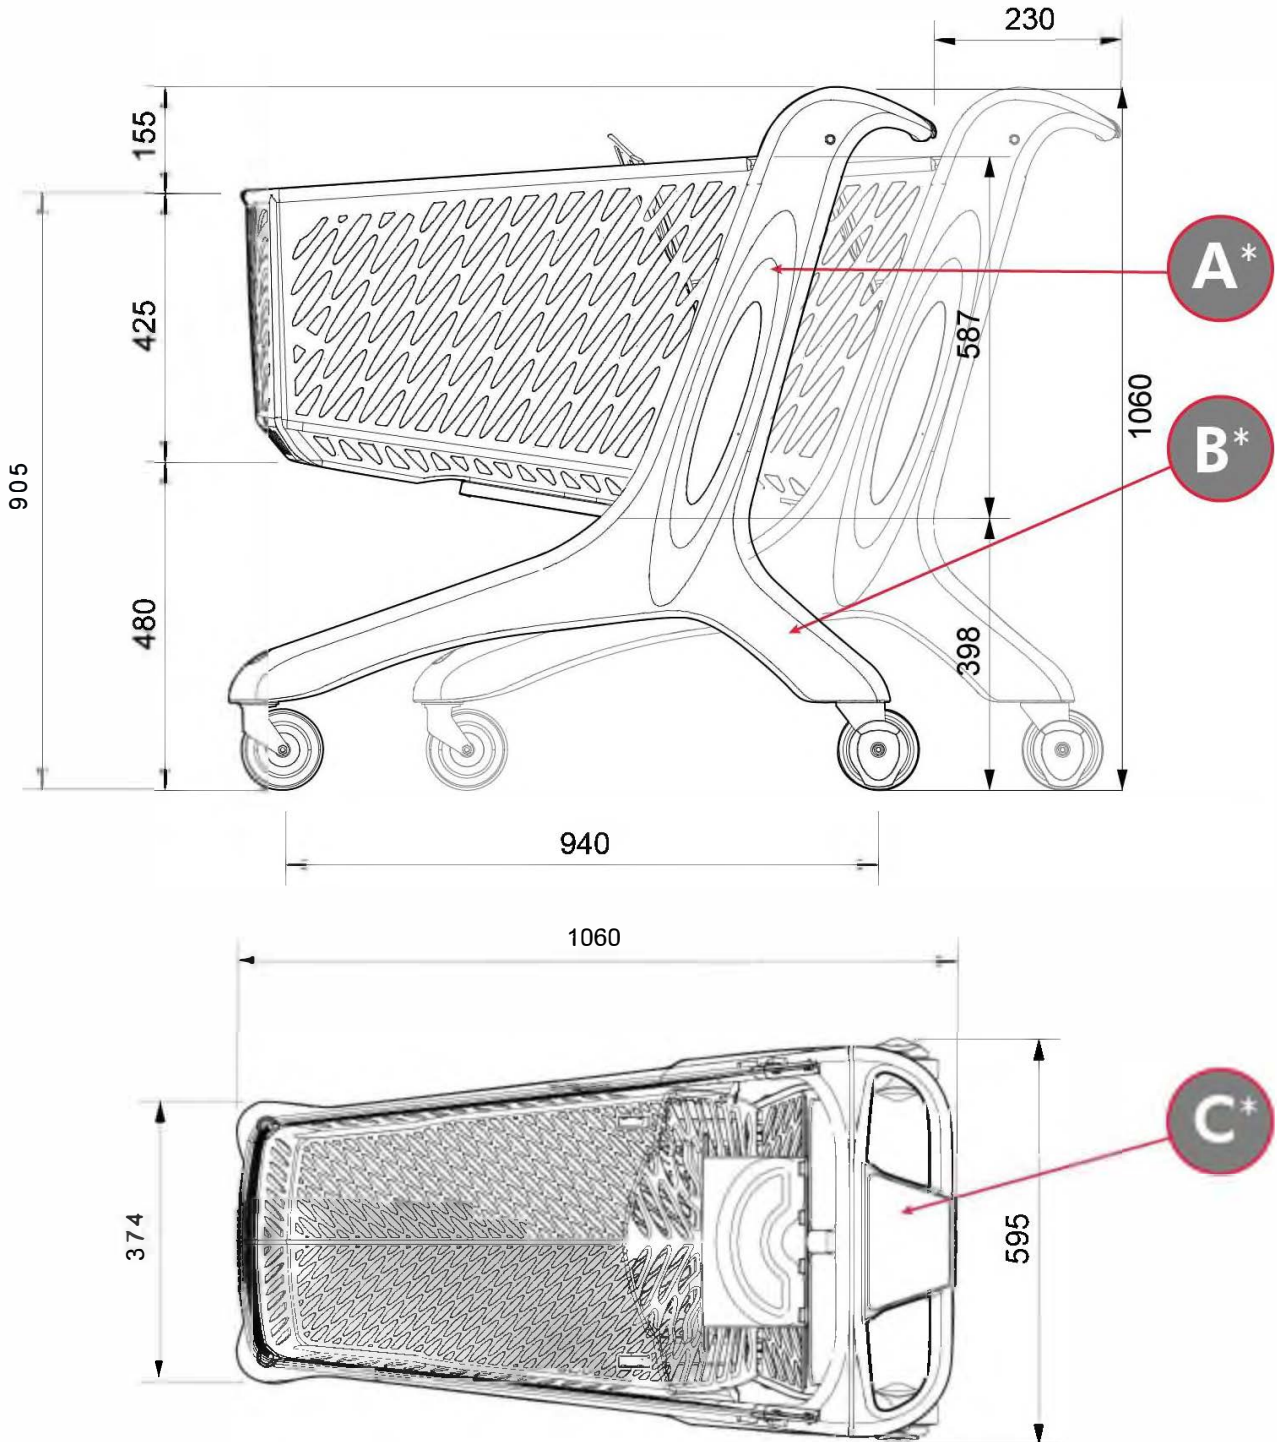

Eko Black

Eko