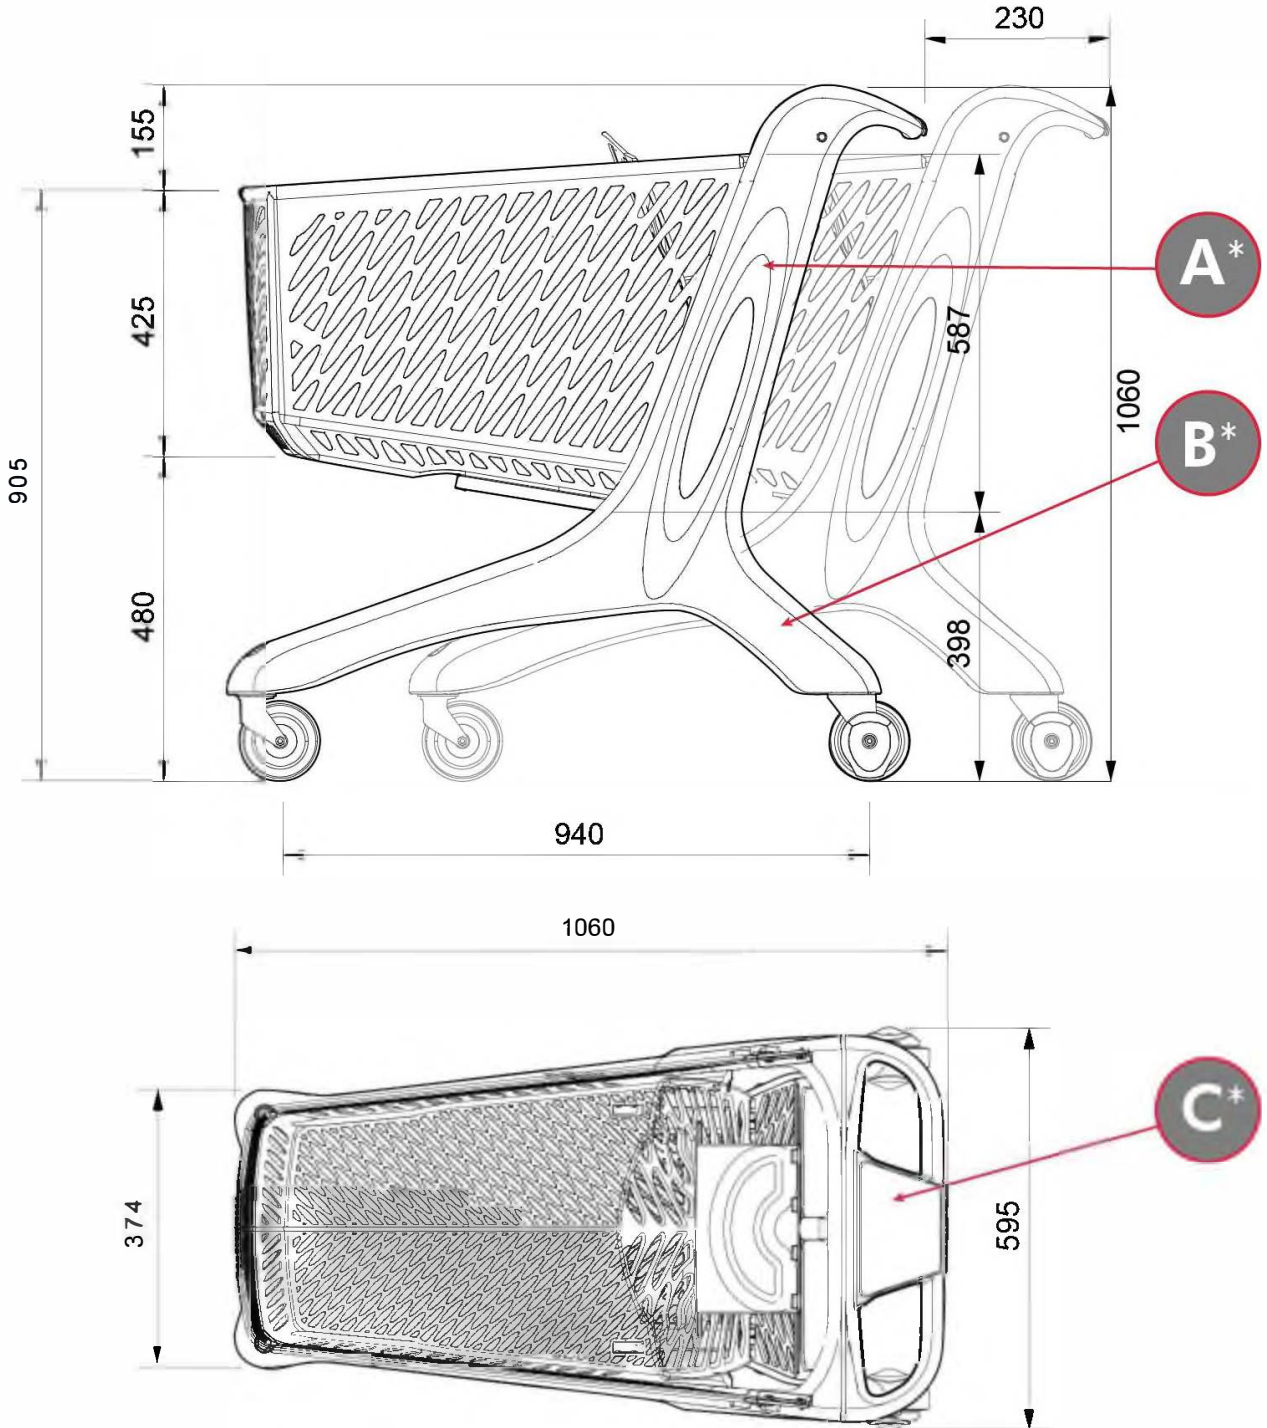

210L Maxi – Eko Black

The Maxi 210L trolley made from 100% recycled plastic with child seat is a robust, solidly made trolley with a beautiful design. Complete trolley in eco black, flap in anthracite. Relatively low weight. Suitable for medium to large shops. Made from 100% recycled plastic from own and external production waste. Possibility to personalise the side panels of the trolley frame and handle. Handle and pull-out bottle shelf available. Standard 100 mm wheels. Capacity 210 litres. Basic dimensions: 1255 x 595 x 1060.

By choosing 1 Maxi you recover 17 kg of plastic from the environment!

Technical data

Capacity: 210 L

Width: 595 mm

Height: 1060 mm

Depth: 1258 mm

Nesting capacity: 230 mm

Weight: 21,2 kg

STANDARD CASTOR

Ø 100 MM

SYNTHETIC CASTOR

Ø 100 MM
Ø 125 MM

TRAVELATOR CASTOR

Ø 125 MM

TYPE

*RAW MATERIAL