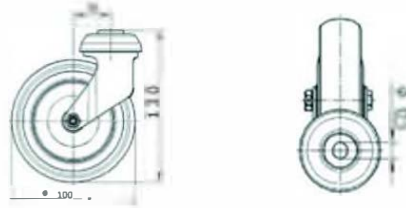

STANDARD CASTOR

Ø 100 MM