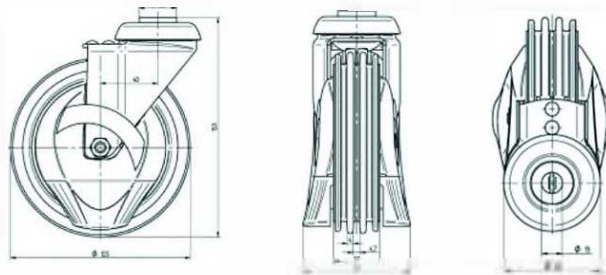

By choosing 1 Maxi you recover 17 kg of plastic from the environment!

Technical data

Capacity: 210 L

Width: 595 mm

Height: 1060 mm

Depth: 1258 mm

Nesting capacity: 230 mm

Weight: 21,2 kg

STANDARD CASTOR

Ø 100 MM

SYNTHETIC CASTOR

Ø 100 MM
Ø 125 MM

TRAVELATOR CASTOR

Ø 125 MM

TYPE

*RAW MATERIAL